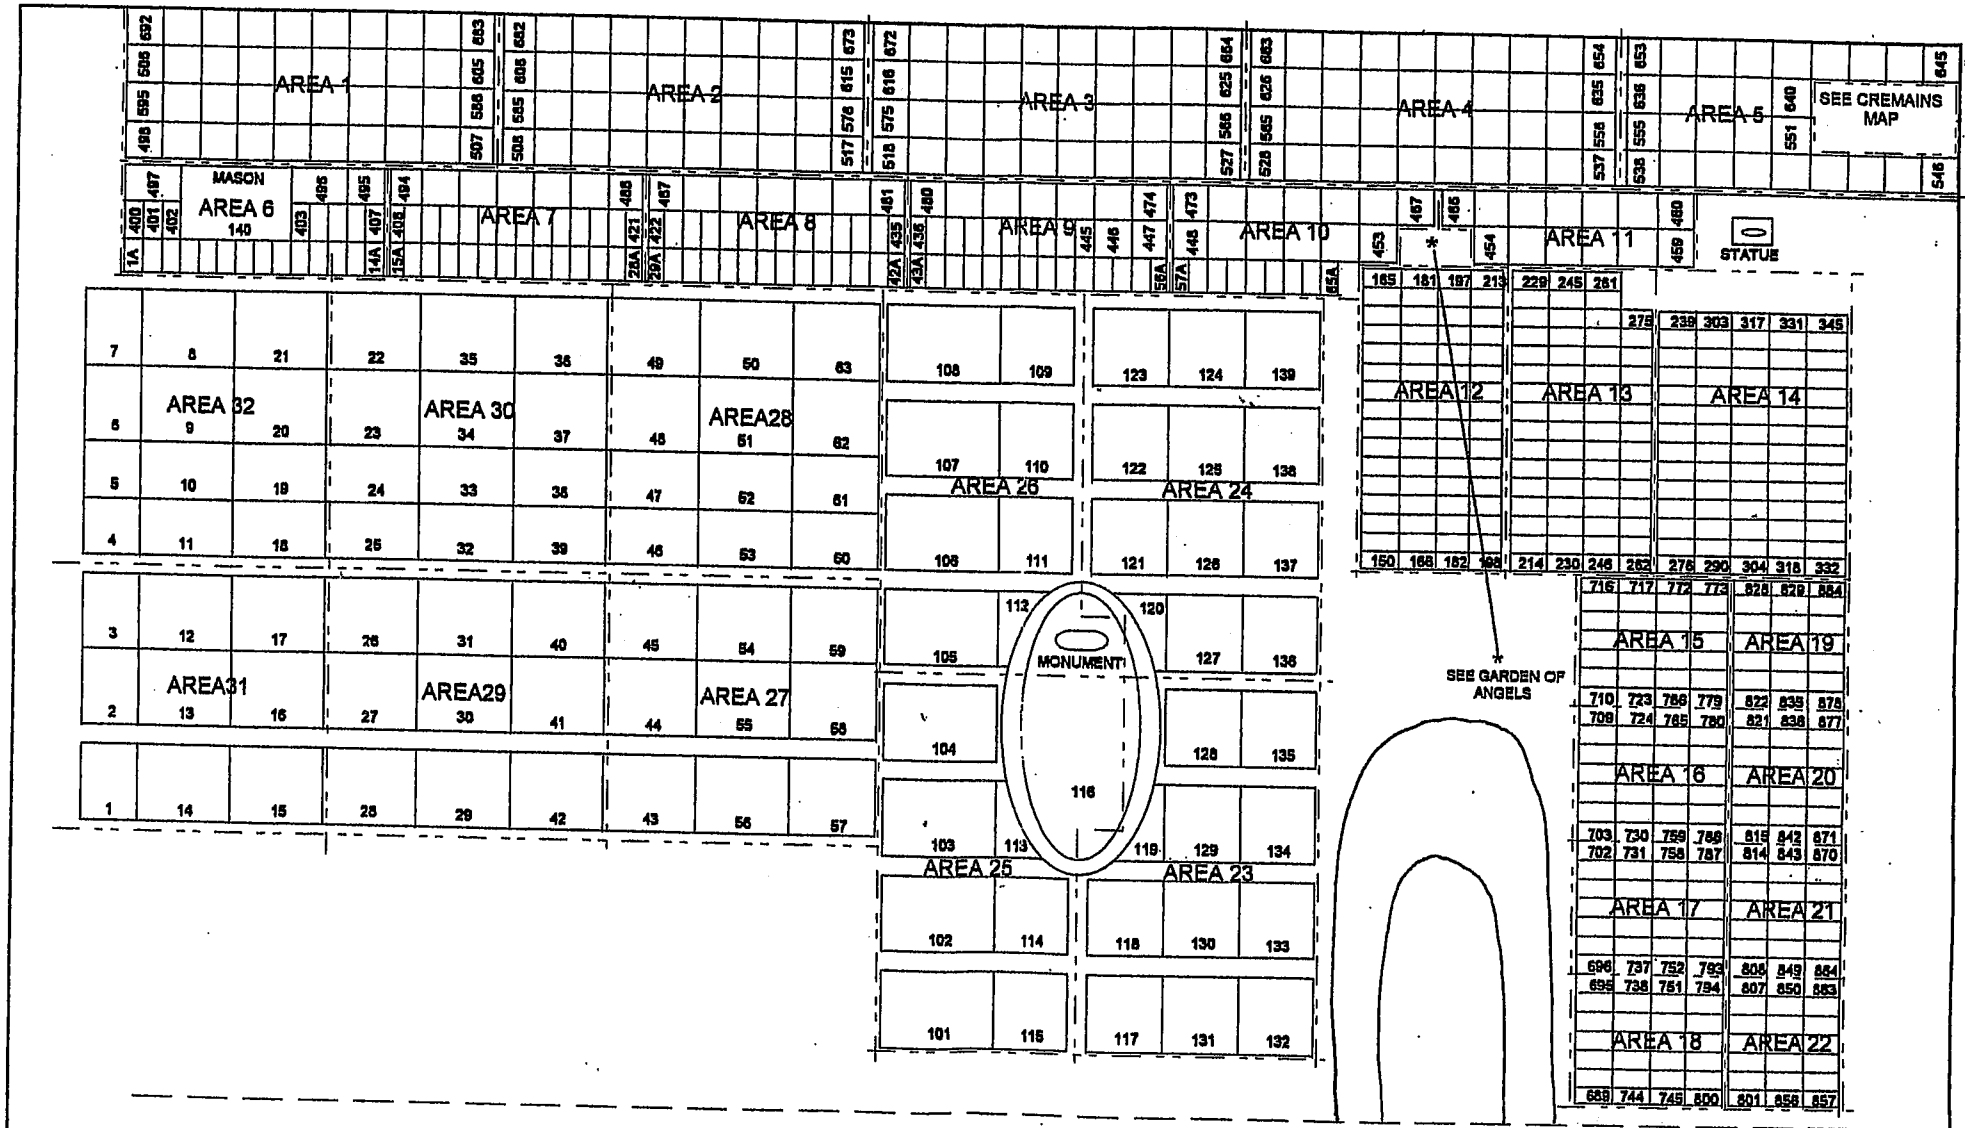

# ST. STEPHEN CEMETERY GRAND ISLAND NY

MAUSOLEUM

DRIVEWAY TO SENIOR APARTMENTS

BASELINE ROAD

MASTER MAP- ST. STEPHEN'S CHURCH

REVISED 12/29/98: T.E.V.